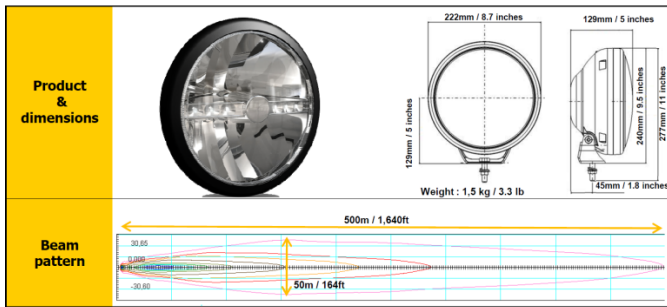

Product Gallery

valeo-prime.co.uk